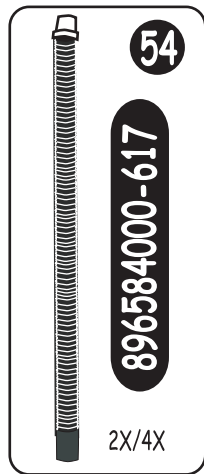

DARK BOTTOM CLEANER PARTS

#	Part Description	Part #	Cleaner(s)
46	Wheel Sub Assembly Gray	896584000-532	2X and 4X
47	Upper Body Assembly Dark	896584000-549	2X and 4X
48	Front Tire Replacement Black 2 per kit	896584000-556	2X and 4X
49	Back Tire Replacement Black 2 per kit	896584000-563	4X
50	Skirt Kit 'A' Black (4 per kit) Front only	896584000-570	2X and 4X
51	Skirt Kit 'B' Black (4 per kit) Front only	896584000-587	4X
52	Super Hump Tire Black 2 per kit	896584000-594	2X and 4X
53	Top Shroud Kit (includes 3 screws) Gray	896584000-600	2X and 4X
54	Leader Hose (1 meter) Gray	896584000-617	2X and 4X
55	Vacuum Hose (1 meter) Gray	896584000-624	2X and 4X
56	Float (1per kit) 2 needed for suction clnr Black	896584000-631	2X and 4X
57	Brackets for Skirts (4 per kit) Black	896584000-648	2X and 4X
58	Skirts with Rollers (4 per kit) Black	896584000-655	2X and 4X
59	Hose Cone Black	896584000-662	2X and 4X