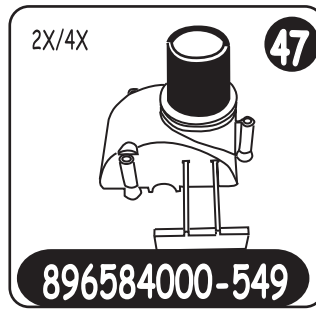

DARK BOTTOM CLEANER PARTS

#	Part Description	Part #	Cleaner(s)
46	Wheel Sub Assembly Gray	896584000-532	2X and 4X
47	Upper Body Assembly Dark	896584000-549	2X and 4X
48	Front Tire Replacement Black 2 per kit	896584000-556	2X and 4X
49	Back Tire Replacement Black 2 per kit	896584000-563	4X
50	Skirt Kit 'A' Black (4 per kit) Front only	896584000-570	2X and 4X
51	Skirt Kit 'B' Black (4 per kit) Front only	896584000-587	4X
52	Super Hump Tire Black 2 per kit	896584000-594	2X and 4X
53	Top Shroud Kit (includes 3 screws) Gray	896584000-600	2X and 4X
54	Leader Hose (1 meter) Gray	896584000-617	2X and 4X
55	Vacuum Hose (1 meter) Gray	896584000-624	2X and 4X
56	Float (1per kit) 2 needed for suction clnr Black	896584000-631	2X and 4X
57	Brackets for Skirts (4 per kit) Black	896584000-648	2X and 4X
58	Skirts with Rollers (4 per kit) Black	896584000-655	2X and 4X
59	Hose Cone Black	896584000-662	2X and 4X