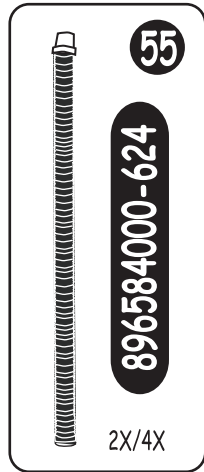

DARK BOTTOM CLEANER PARTS

#	Part Description	Part #	Cleaner(s)
46	Wheel Sub Assembly Gray	896584000-532	2X and 4X
47	Upper Body Assembly Dark	896584000-549	2X and 4X
48	Front Tire Replacement Black 2 per kit	896584000-556	2X and 4X
49	Back Tire Replacement Black 2 per kit	896584000-563	4X
50	Skirt Kit 'A' Black (4 per kit) Front only	896584000-570	2X and 4X
51	Skirt Kit 'B' Black (4 per kit) Front only	896584000-587	4X
52	Super Hump Tire Black 2 per kit	896584000-594	2X and 4X
53	Top Shroud Kit (includes 3 screws) Gray	896584000-600	2X and 4X
54	Leader Hose (1 meter) Gray	896584000-617	2X and 4X
55	Vacuum Hose (1 meter) Gray	896584000-624	2X and 4X
56	Float (1per kit) 2 needed for suction clnr Black	896584000-631	2X and 4X
57	Brackets for Skirts (4 per kit) Black	896584000-648	2X and 4X
58	Skirts with Rollers (4 per kit) Black	896584000-655	2X and 4X
59	Hose Cone Black	896584000-662	2X and 4X